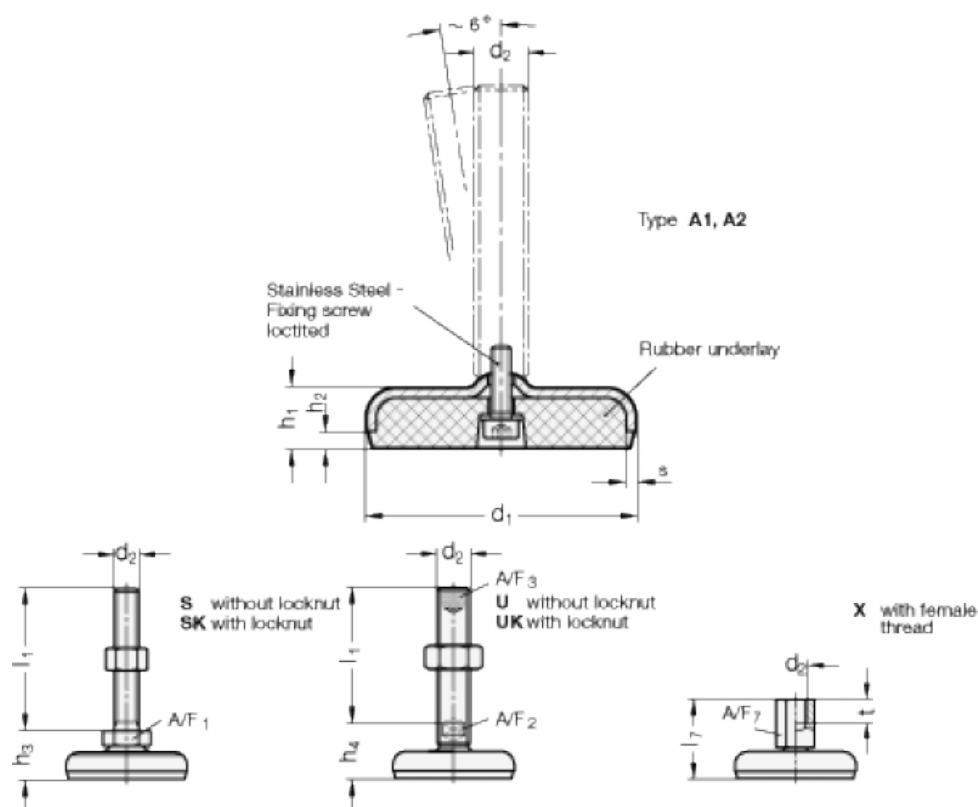

Data Sheet

Article number: 2030100M12125A1SK
Description: E+G levelling foot
GN 30-100-M12-125-A1-SK
Note: SK With nut, External hexagon at the bottom

Measures

A/F1 = 17
d1 = 100
d2 = M12
h1 = 20
h2 = 6
h3 = 28
l1 = 125
s = 3